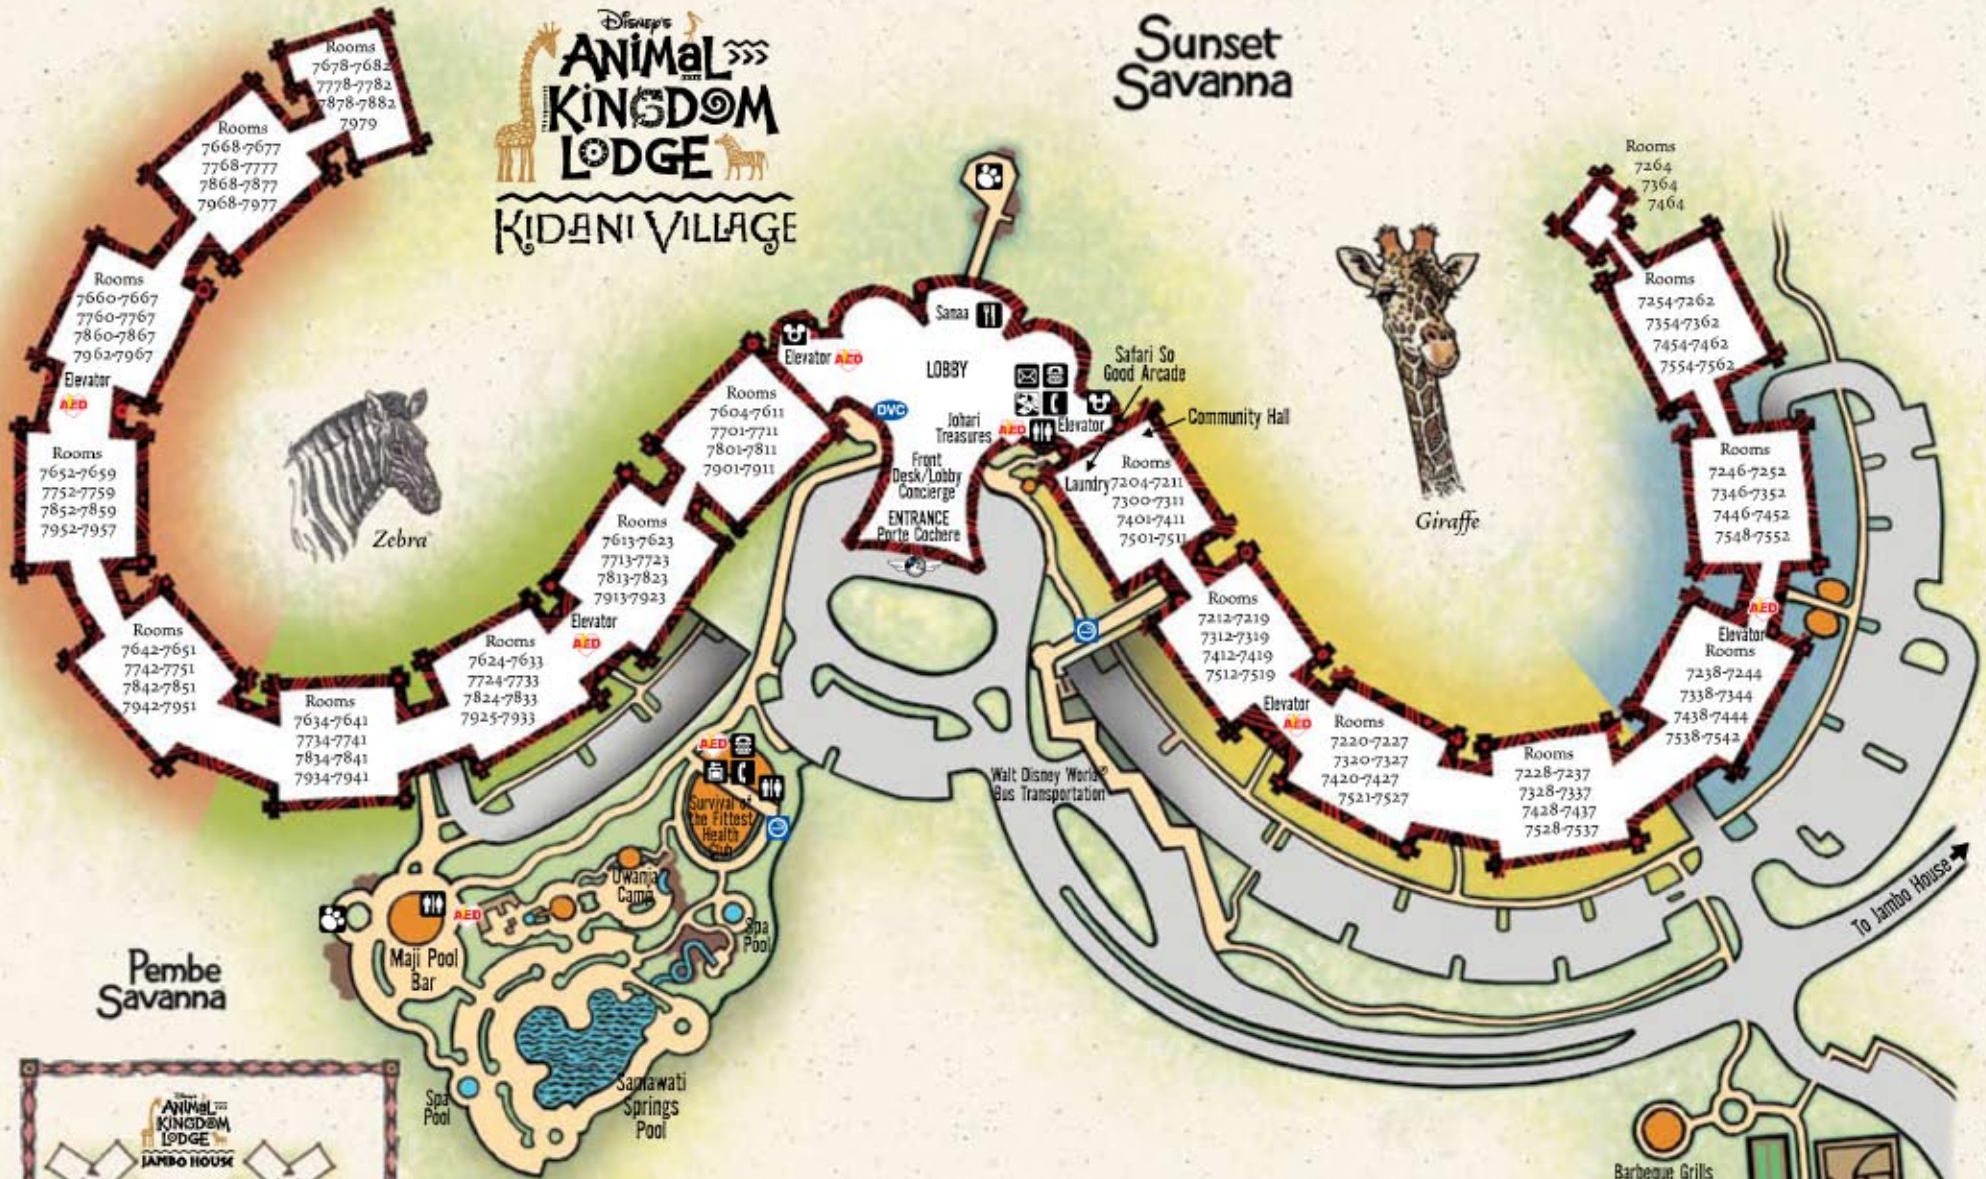

Disney's
ANIMAL KINGDOM LODGE
KIDANI VILLAGE

Sunset Savanna

- ATM
- Restrooms
- TTY Phone
- Disney's Magical Express Bus Stop
- Locker Rentals
- Telephone
- Disney Vacation Club Information Center
- Mail 2nd Floor Drop Only
- Savanna Overlooks
- Automated External Defibrillator
- Dining
- Recycle Room
- Designated Smoking Location

Travel map between Jambo House & Kidani Village:

..... By Walking

←→ By Personal Vehicle

Bus Stop

Kidani Village

Jambo House

Dock/Loading Zone
(Non Guest Area)

If traveling between the two buildings by car, you must use the main roads.