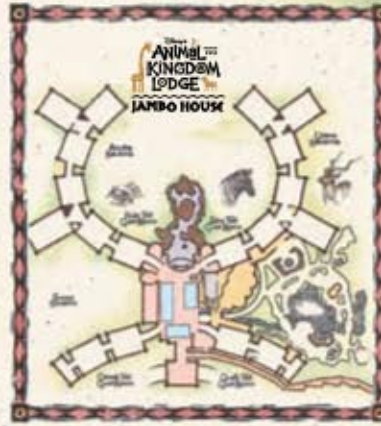

Disney's
ANIMAL KINGDOM LODGE
KIDANI VILLAGE

Sunset Savanna

- ATM
- Restrooms
- TTY Phone
- Disney's Magical Express Bus Stop
- Locker Rentals
- Telephone
- Disney Vacation Club Information Center
- Mail 2nd Floor Drop Only
- Savanna Overlooks
- Automated External Defibrillator
- Dining
- Recycle Room
- Designated Smoking Location